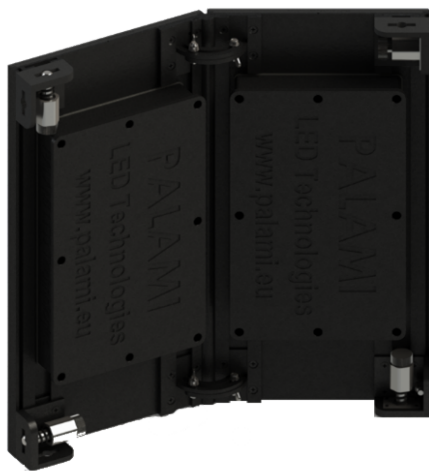

### PALAMI-SlimRENT DATASHEET

PALAMI - SlimRENT is extremely thin, light screen of a wide range of applications, which can be used to broadcast various formats and high definition information. There are no visible interconnections and the construction of modules gives ability to create banners of different length. It can be effectively used by renting it out.

Parameter	SlimRENT-3.75	SlimRENT-5.45	SlimRENT-7.5	SlimRENT-11	SlimRENT-15
Physical pixel pitch, (mm)	3.75	5.45	7.5	10.909	15
Place	Indoor	Indoor / outdoor	Indoor / outdoor	Indoor / outdoor	outdoor
Pixel configuration	1(RGB)	1(RGB)	1(RGB)	1(RGB)	1(RGB)
Panel size, (mm)	480 (h) x 480	480 (h) x 480	480 (h) x 480	480 (h) x 480	480 (h) x 480
Panel resolution, (pixels)	128 x 128	88 x 88	64 x 64	44 x 44	32 x 32
Brightness, not less than, (Cd/m2)	2 300	2 300 / 8 000	2 300 / 8 000	8 000	8 000
Colour depth, millions, more than	16.7	16.7	16.7	16.7	16.7
Viewing angle horizontal, vertical	120° / 120°	120° / 120°	120° / 120°	120° / 120°	120° / 120°
Electric power supply	AC100~240V(50-60Hz)	AC100~240V(50-60Hz)	AC100~240V(50-60Hz)	AC100~240V(50-60Hz)	AC100~240V(50-60Hz)
Maximum power consumption, (kW/m2)	0.8	0.77 / 0.79	0.8 / 0.79	0.77 / 0.79	0.79
Average power consumption, (kW/m2)	0.32	0.3 / 0.315	0.32 / 0.315	0.3 / 0.315	0.315
Ingress protection	IP31	IP31 / IP65	IP31/ IP65	IP31/ IP65	IP65
Lifetime, not less than (hours)	100 000	100 000	100 000	100 000	100 000
Weight, kg/panel	9.1	9.1 OR 10.2	9 OR 10.1	9 OR 10.1	9.2