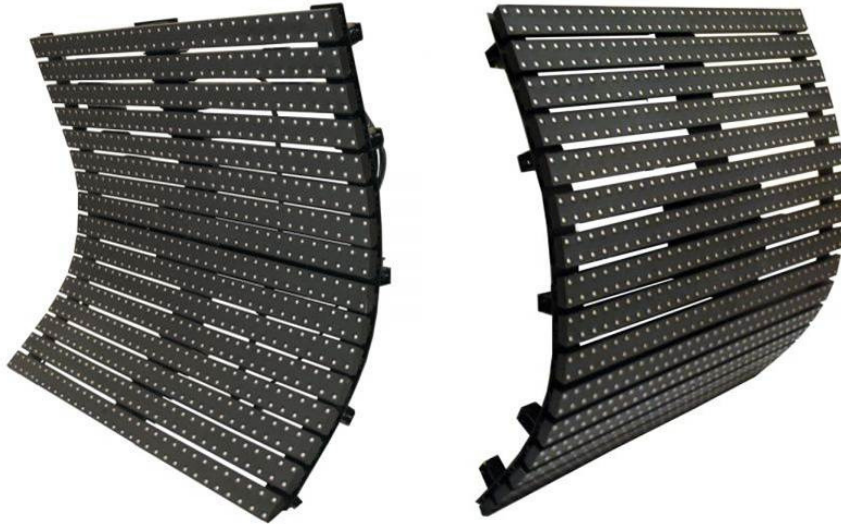

## LED SCREENS

### PALAMI-FLEX DATASHEET

PALAMI-FLEX - flexible LED modules which allow you to create video screens of complicated shapes with incurved and arched surfaces. PALAMI-FLEX modules screens are light and slim; therefore it also allows creating very thin and light video boards and realizing most complicated designs or ideas.

Parameter	PALAMI-FLEX-6.25	PALAMI-FLEX-7.936	PALAMI-FLEX-15.625
	Indoor	Outdoor	Outdoor
<b>Physical pixel pitch, (mm)</b>	6.25	7.936	15.625
<b>Pixel configuration</b>	1(RGB)	1 (RGB)	1 (RGB)
<b>Panel size, (mm)</b>	500 X 500	500 X 500	500 X 500
<b>Panel resolution, (pixels)</b>	80 X 80	63 X 63	32 X 32
<b>Brightness, not less than, (Cd/m2)</b>	2 000	5 000	5 000
<b>Colour depth, millions, more than</b>	16.7	16.7	16.7
<b>Viewing angle horizontal, vertical</b>	120° / 120°	120° / 120°	120° / 120°
<b>Electric power supply</b>	AC100~240V(50-60Hz)	AC100~240V(50-60Hz)	AC100~240V(50-60Hz)
<b>Maximum power consumption, (kW/m2)</b>	0.8	0.7	0.75
<b>Average power consumption, (kW/m2)</b>	0.32	0.28	0.4
<b>Ingress protection</b>	IP31	IP65	IP65
<b>Lifetime, not less than (hours)</b>	100 000	100 000	100 000
<b>Weight, kg/s.q. meter</b>	100	112	112