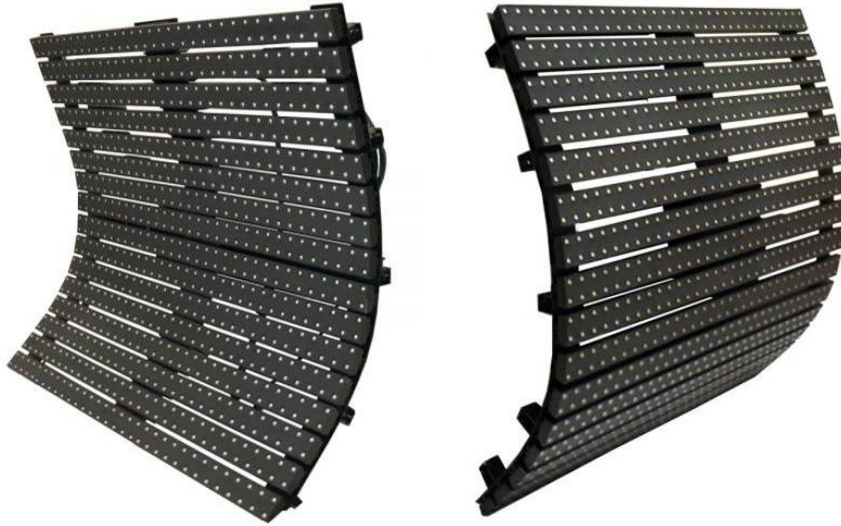

PALAMI-FLEX DATASHEET

PALAMI-FLEX - flexible LED modules which allow you to create video screens of complicated shapes with incurved and arched surfaces. PALAMI-FLEX modules screens are light and slim; therefore it also allows creating very thin and light video boards and realizing most complicated designs or ideas.

Parameter	PALAMI-FLEX-6.25	PALAMI-FLEX-7.936	PALAMI-FLEX-15.625
	Indoor	Outdoor	Outdoor
Physical pixel pitch, (mm)	6.25	7.936	15.625
Pixel configuration	1(RGB)	1 (RGB)	1 (RGB)
Panel size, (mm)	500 X 500	500 X 500	500 X 500
Panel resolution, (pixels)	80 X 80	63 X 63	32 X 32
Brightness, not less than, (Cd/m2)	2 000	5 000	5 000
Colour depth, millions, more than	16.7	16.7	16.7
Viewing angle horizontal, vertical	120° / 120°	120° / 120°	120° / 120°
Electric power supply	AC100~240V(50-60Hz)	AC100~240V(50-60Hz)	AC100~240V(50-60Hz)
Maximum power consumption, (kW/m2)	0.8	0.7	0.75
Average power consumption, (kW/m2)	0.32	0.28	0.4
Ingress protection	IP31	IP65	IP65
Lifetime, not less than (hours)	100 000	100 000	100 000
Weight, kg/s.q. meter	100	112	112